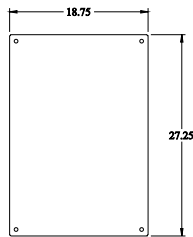

CONTROL PANEL B-B

PART No. 1472-24
 for more information visit
www.hammfg.com
 Data subject to change without notice
 Isometric drawing Not to Scale

TOP VIEW

ISOMETRIC VIEW

BACK VIEW

LEFT SIDE VIEW

FRONT VIEW

RIGHT SIDE VIEW

INNER PANEL

BOTTOM VIEW