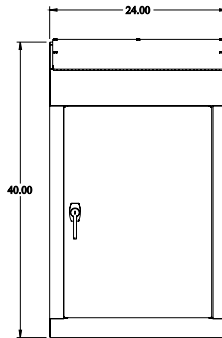

CONTROL PANEL B-B

PART No. 1472-24
 for more information visit
www.hammfg.com
 Data subject to change without notice
 Isometric drawing Not to Scale

TOP VIEW

ISOMETRIC VIEW

BACK VIEW

LEFT SIDE VIEW

FRONT VIEW

RIGHT SIDE VIEW

INNER PANEL

BOTTOM VIEW